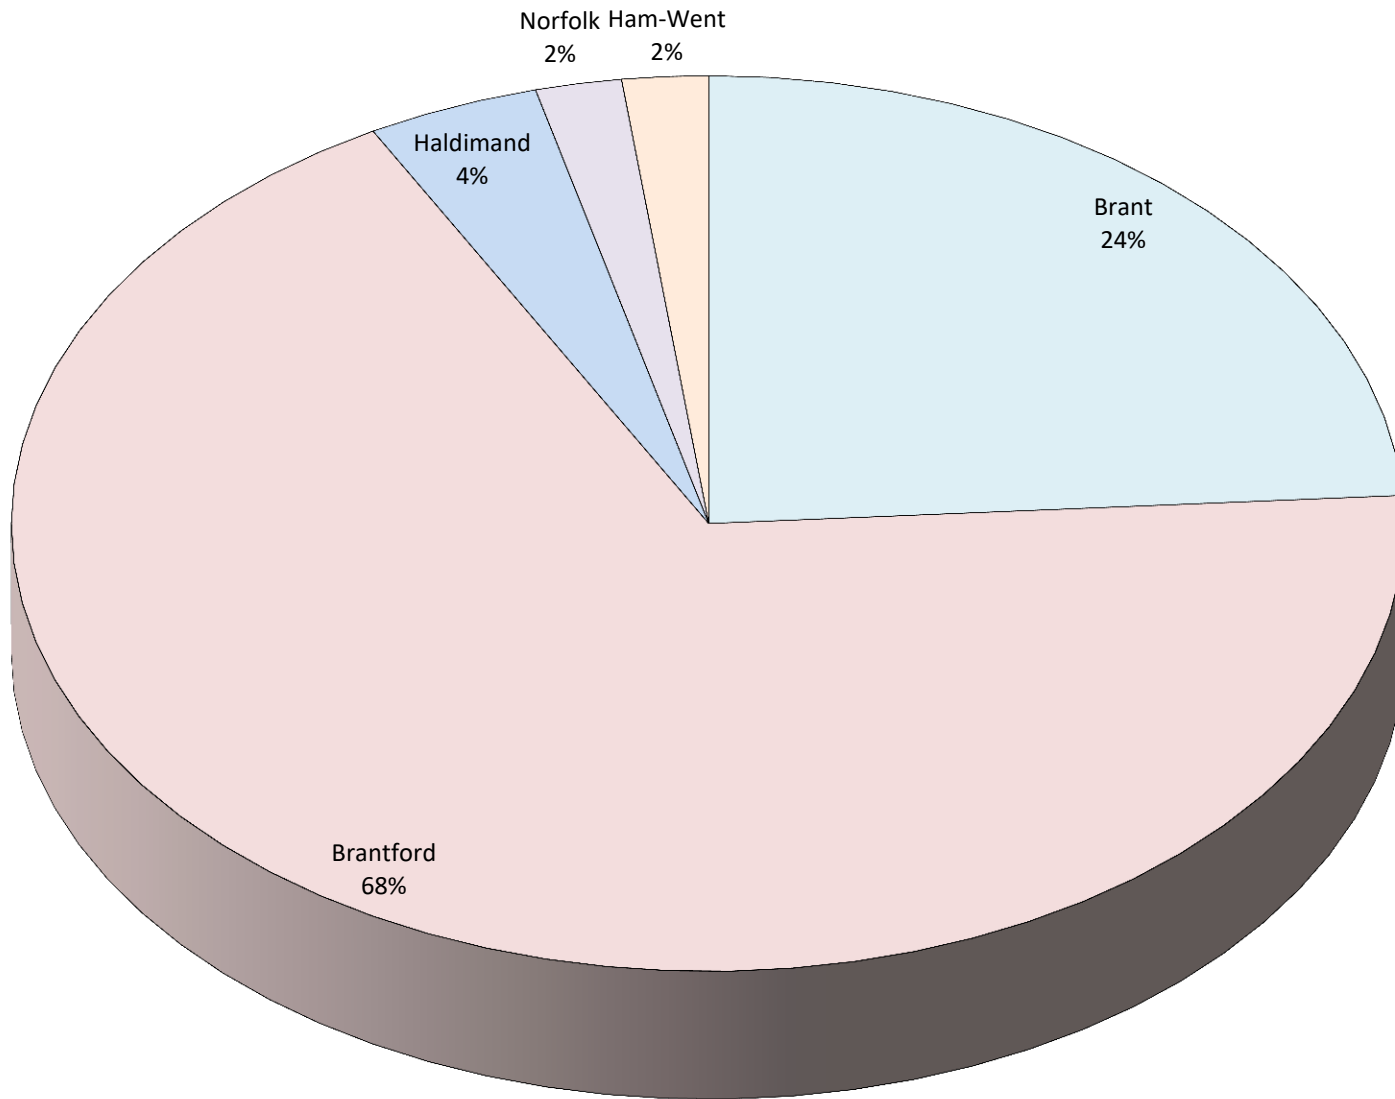

# BGH Tyke/Ice Kitten by Hometown 2019/20

□ Brant □ Brantford □ Haldimand □ Norfolk □ Ham-Went