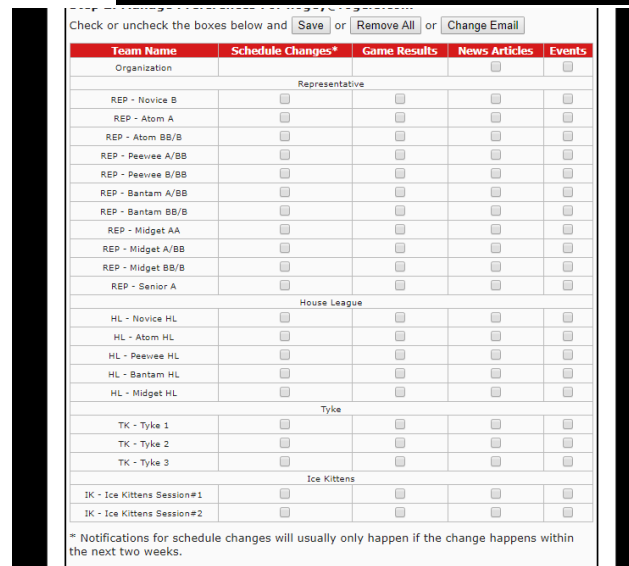

Message Subscriptions

An easy way for parents/family/fans and players to be aware of what is happening with their team.

NOTE: Text messages will only provide schedule changes and events

Website Path:

Go to the Website Home Page, League Home Page or Team Home Page.
In the bottom of the left hand column of the page there will be a box called 'Message Subscriptions'

Choose the method that you wish to be notified by clicking email or text message.

Email Subscription Directions

A pop-up window will appear where you are to enter your email address

Click 'Go'

Another window pops up that offers choice. You can choose to get emails from the website Home Page News Articles.

You can add any of the teams that you are interested in, and then choose if you wish to be notified of schedule changes, game results, news articles or events for your teams.

Once finished, click 'Save'.