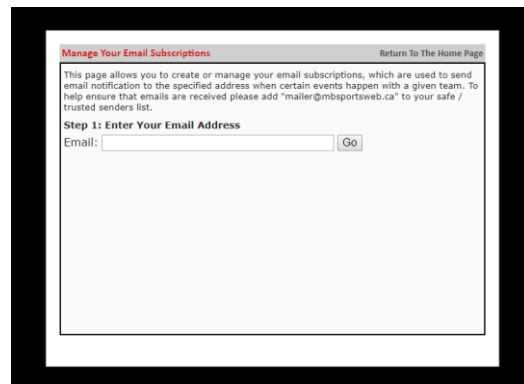

Message Subscriptions

An easy way for parents/family/fans and players to be aware of what is happening with their team.

NOTE: Text messages will only provide schedule changes and events

Website Path:

Go to the Website Home Page, League Home Page or Team Home Page.
In the bottom of the left hand column of the page there will be a box called 'Message Subscriptions'

Choose the method that you wish to be notified by clicking email or text message.

Email Subscription Directions

A pop-up window will appear where you are to enter your email address

Click 'Go'

Another window pops up that offers choice. You can choose to get emails from the website Home Page News Articles.